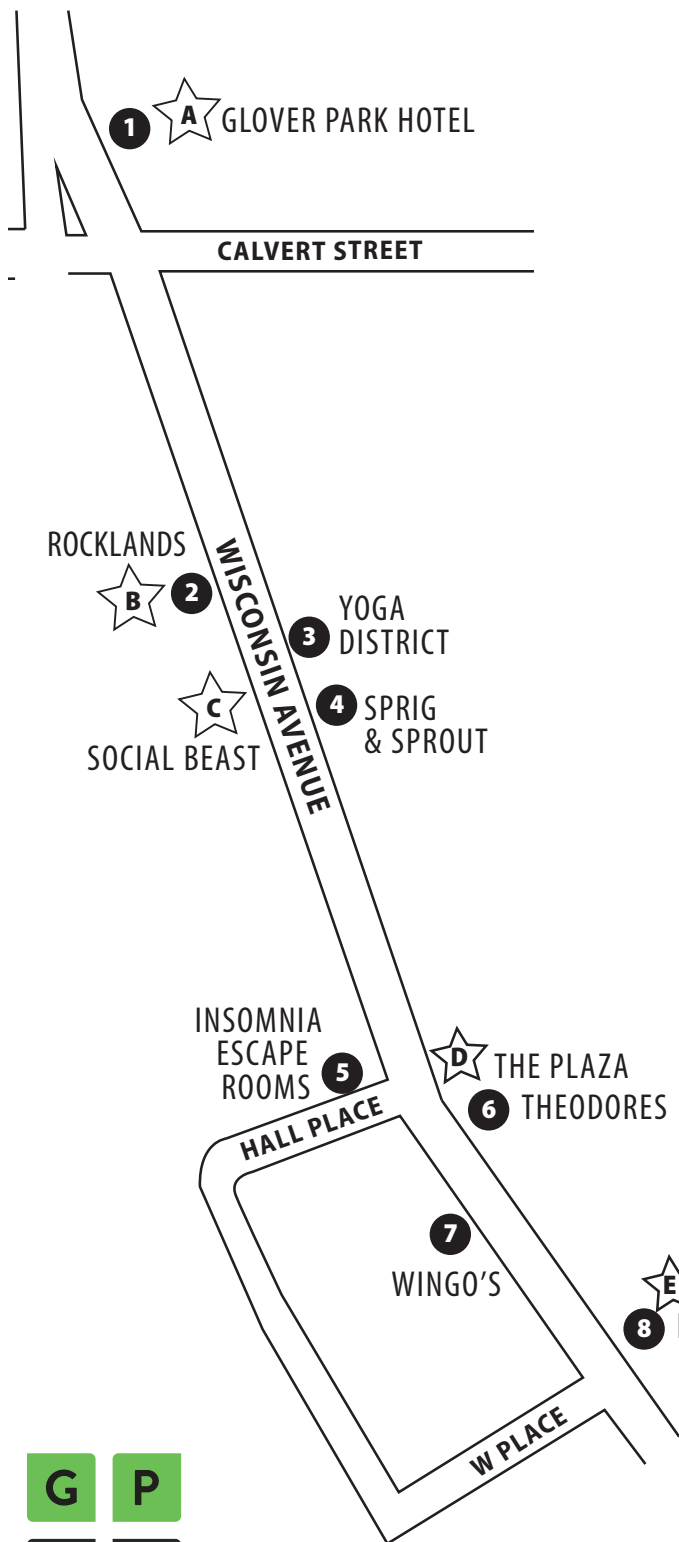

MAYOR MURIEL BOWSER PRESENTS

ART ALL NIGHT

GLOVER PARK GUIDE

SCHEDULE OF EVENTS

- 6:00 – 8:00: Kick off at Glover Park Hotel – Food & drink, live music
- 6:00 – 8:00: Glover Park Hotel – Live Music by Pebble to Pearl
- 6:00 – 10:00 Glover Park Hotel – Fire Dancing Rosalie Ash (she will be roaming all venues throughout out the night)
- 6:00 – 8:00: Oktoberfest at Old Europe – Beer & Brat - \$10
- 6:30 – 9:00: Rockland's 30th Anniversary Party – Food, signature cocktails, live music by Heaven Forbid from 7pm-9pm
- 6:00 – 8:30: Sprig & Sprout –Snacks
- 6:00 – 9:00: Launch. Wine tasting, live music from Zoe Coppola
- 6:30: The Plaza – **FREE** Pilates with Elements
- 7:00: The Plaza – **FREE** Yoga with Yoga District
- 7:45: The Plaza – **FREE** GYROKINESIS with Elements
- 6:30 - 8:30: The Plaza – Aerial Yoga with Elements
- 6:30 – 7:30: The Plaza – Live Music by American Nomad
- 7:45 – 8:45: The Plaza – Live Music by Color School
- 9:00 – 10:00: The Plaza – Live music by BaggageSlappers
- 9:00 – 10:00: Wingo's Wing-Eating Contest
- 10:00 – **Midnight**: Live Jazz at Social Beast by Lenny Robinson Trio

FEATURED PERFORMERS

- A** GLOVER PARK HOTEL Pebble to Pearl – 6:00 - 8:00
- B** ROCKLANDS BARBEQUE Heaven Forbid – 7:00 - 9:00
- C** SOCIAL BEAST Lenny Robinson Trio – 10:00 - Midnight
- D** LIVE ON THE PLAZA American Nomad – 6:30 - 7:30
Color School – 7:45 - 8:45
Baggage Slappers – 9:00 - 10:00
- E** LAUNCH WORKSPACES Zoe Coppola (harpist) – 6:30 - 9:00